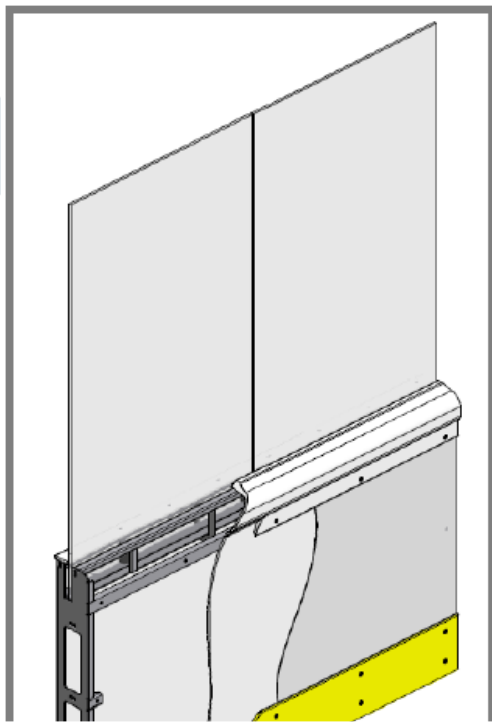

Dasher board engospond classic

The dasher board system consists of the dasher board elements engospond classic, 5 doors with 1m length and a big gate with length 2x1,5m.

The dasher board perfectly fits to an outdoor field due to its material.

The size of the dasher board is 58 x 30 x 8,5m

Price upon request

Used dasher board engo Olympic 2007

The used dasher board engo Olympic consists of the dasher board elements, 7 entrance doors and 2 ice resurfacer gates. Included are also the glass protection (height on the short side and radii: 1,6m, height on the long side: 0,85m). The size of the dasher board is 60 x 30 x 8,5m

technical data board element

ENGOSPOND OLYMPIC

length x width x height for element	2000 x 205 x 1250 mm
weight without glass	approx. 80 kg
dual frame construction	hot galvanized steel frame
board handrail	50 mm security rounded handrail
inside panelling	10 mm fibre glass with incorporated handrail
kick plate	yellow polyethylene plate 245x15 mm
outside panelling	5 mm fibre glass panell
steel glass thickness	12 or 15 mm and height in conformity with IIHF
radius curves	conformity with IIHF norm from 7,0 m to 8,5 m

40.000,00 €

2 / 6

Dasher board engospond Olympic

The used dasher board engo Olympic consists of the dasher board elements, 6 entrance doors and 9 ice resurfacers gates. Included are also the glass protection (height on the short side and radii: 1,6m, height on the long side: 1,6m). The size of the dasher board is 60 x 30 x 8,5m