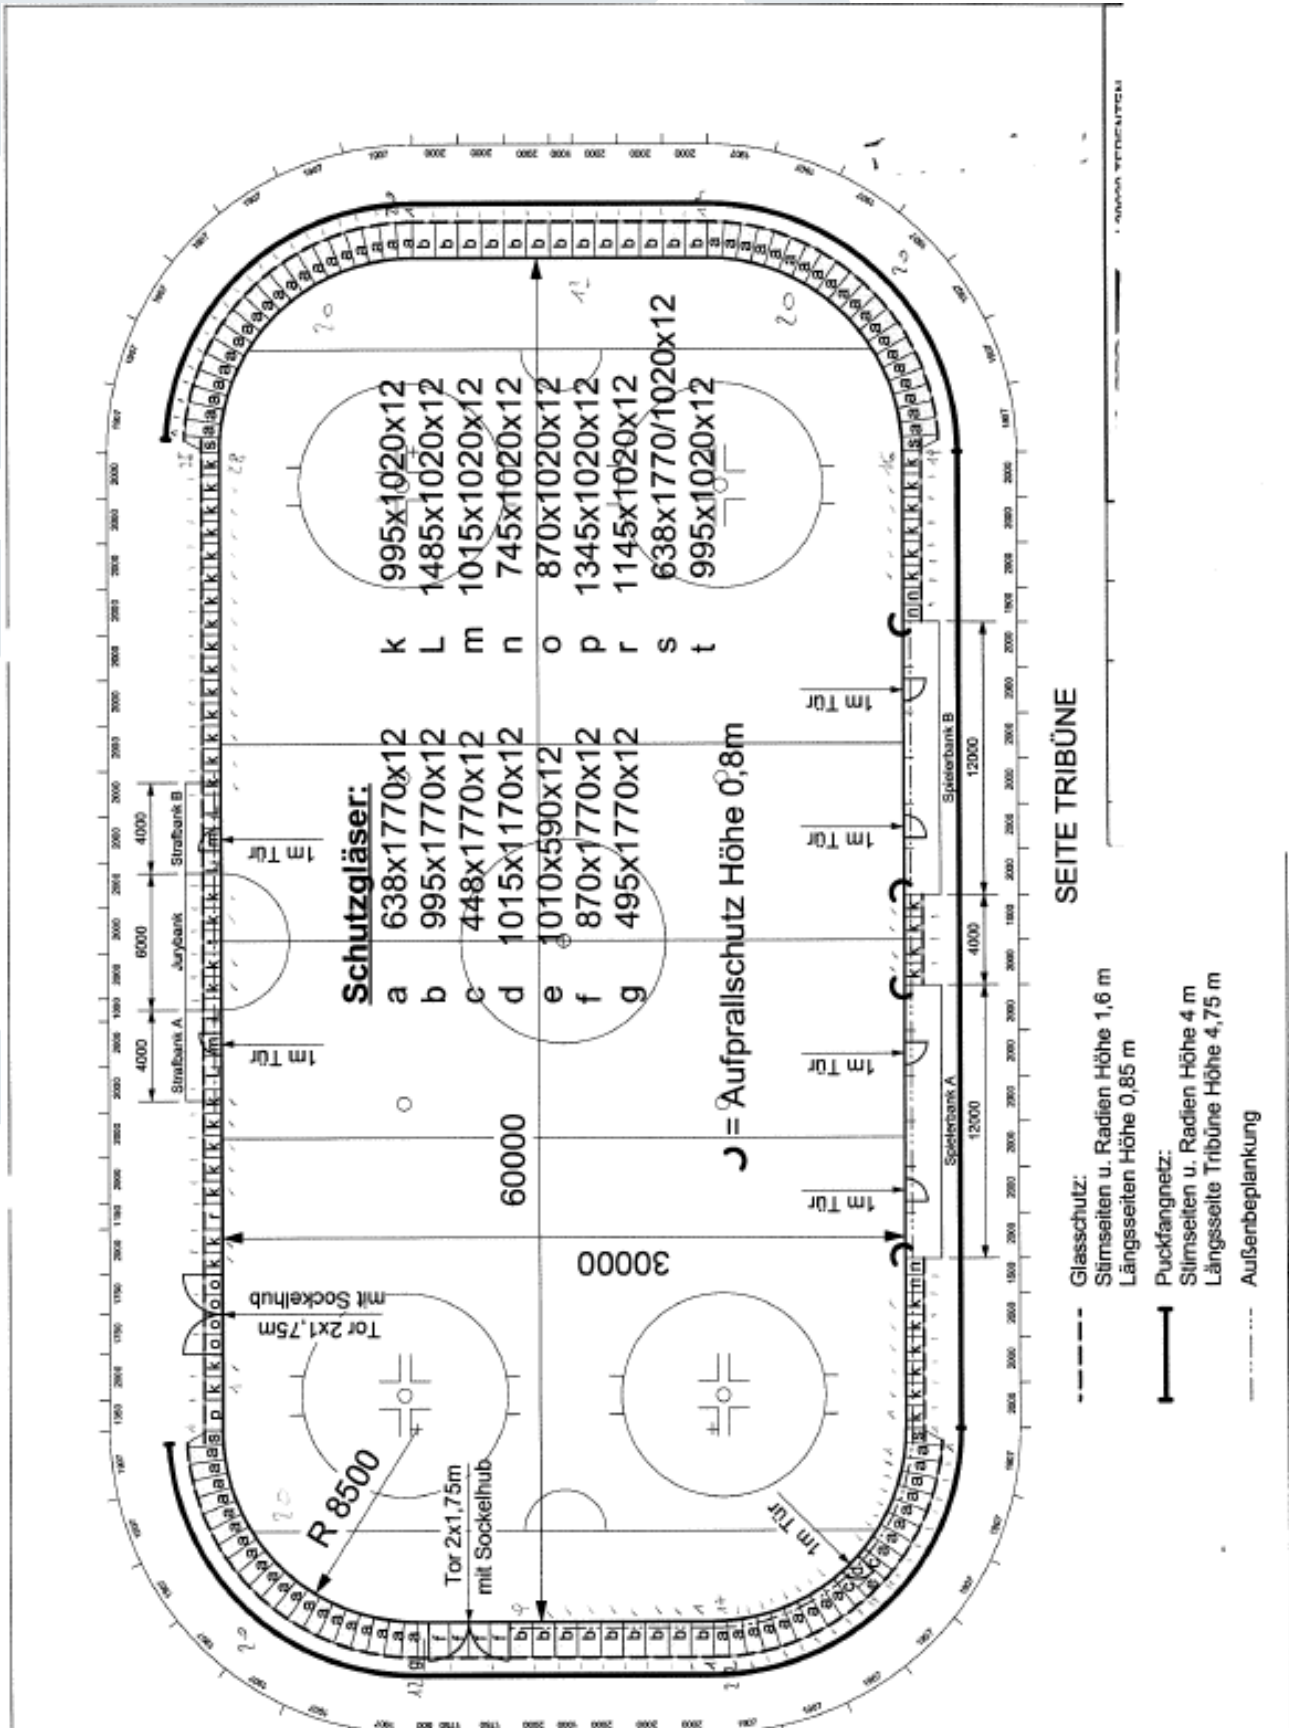

Dasher board engospond classic

The dasher board system consists of the dasher board elements engospond classic, 5 doors with 1m length and a big gate with length 2x1,5m.

The dasher board perfectly fits to an outdoor field due to its material.

The size of the dasher board is 58 x 30 x 8,5m

Price upon request

Used dasher board engo Olympic 2007

The used dasher board engo Olympic consists of the dasher board elements, 7 entrance doors and 2 ice resurfacer gates. Included are also the glass protection (height on the short side and radii: 1,6m, height on the long side: 0,85m). The size of the dasher board is 60 x 30 x 8,5m

technical data board element

ENGOSPOND OLYMPIC

length x width x height for element	2000 x 205 x 1250 mm
weight without glass	approx. 80 kg
dual frame construction	hot galvanized steel frame
board handrail	50 mm security rounded handrail
inside panelling	10 mm fibre glass with incorporated handrail
kick plate	yellow polyethylene plate 245x15 mm
outside panelling	5 mm fibre glass panell
steel glass thickness	12 or 15 mm and height in conformity with IIHF
radius curves	conformity with IIHF norm from 7,0 m to 8,5 m

40.000,00 €

2 / 6

Dasher board engospond Olympic

The used dasher board engo Olympic consists of the dasher board elements, 6 entrance doors and 9 ice resurfacers gates. Included are also the glass protection (height on the short side and radii: 1,6m, height on the long side: 1,6m). The size of the dasher board is 60 x 30 x 8,5m