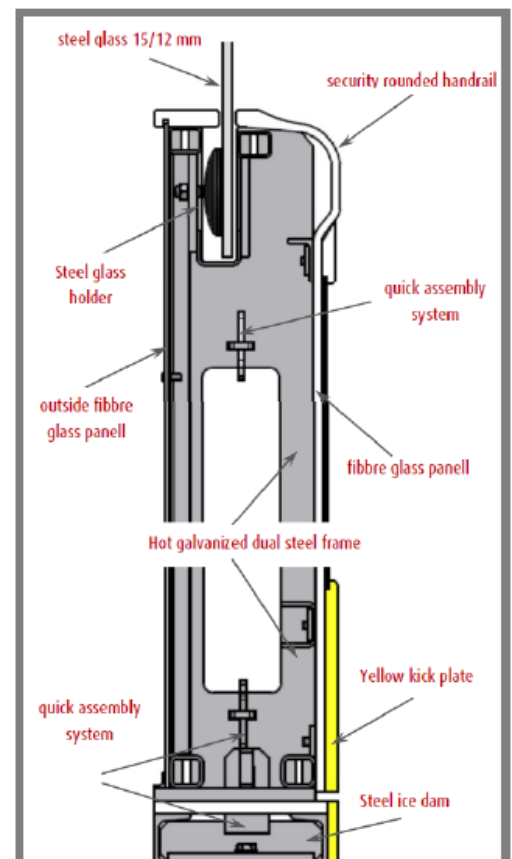

Dasher board engospond classic

The dasher board system consists of the dasher board elements engospond classic, 5 doors with 1m length and a big gate with length 2x1,5m.

The dasher board perfectly fits to an outdoor field due to its material.

The size of the dasher board is 58 x 30 x 8,5m

Price upon request

Used dasher board engo Olympic 2007

The used dasher board engo Olympic consists of the dasher board elements, 7 entrance doors and 2 ice resurfacer gates. Included are also the glass protection (height on the short side and radii: 1,6m, height on the long side: 0,85m). The size of the dasher board is 60 x 30 x 8,5m

technical data board element

ENGOSPOND OLYMPIC

length x width x height for element	2000 x 205 x 1250 mm
weight without glass	approx. 80 kg
dual frame construction	hot galvanized steel frame
board handrail	50 mm security rounded handrail
inside panelling	10 mm fibre glass with incorporated handrail
kick plate	yellow polyethylene plate 245x15 mm
outside panelling	5 mm fibre glass panell
steel glass thickness	12 or 15 mm and height in conformity with IIHF
radius curves	conformity with IIHF norm from 7,0 m to 8,5 m

40.000,00 €

2 / 6

Dasher board engospond Olympic

The used dasher board engo Olympic consists of the dasher board elements, 6 entrance doors and 9 ice resurfacers gates. Included are also the glass protection (height on the short side and radii: 1,6m, height on the long side: 1,6m). The size of the dasher board is 60 x 30 x 8,5m