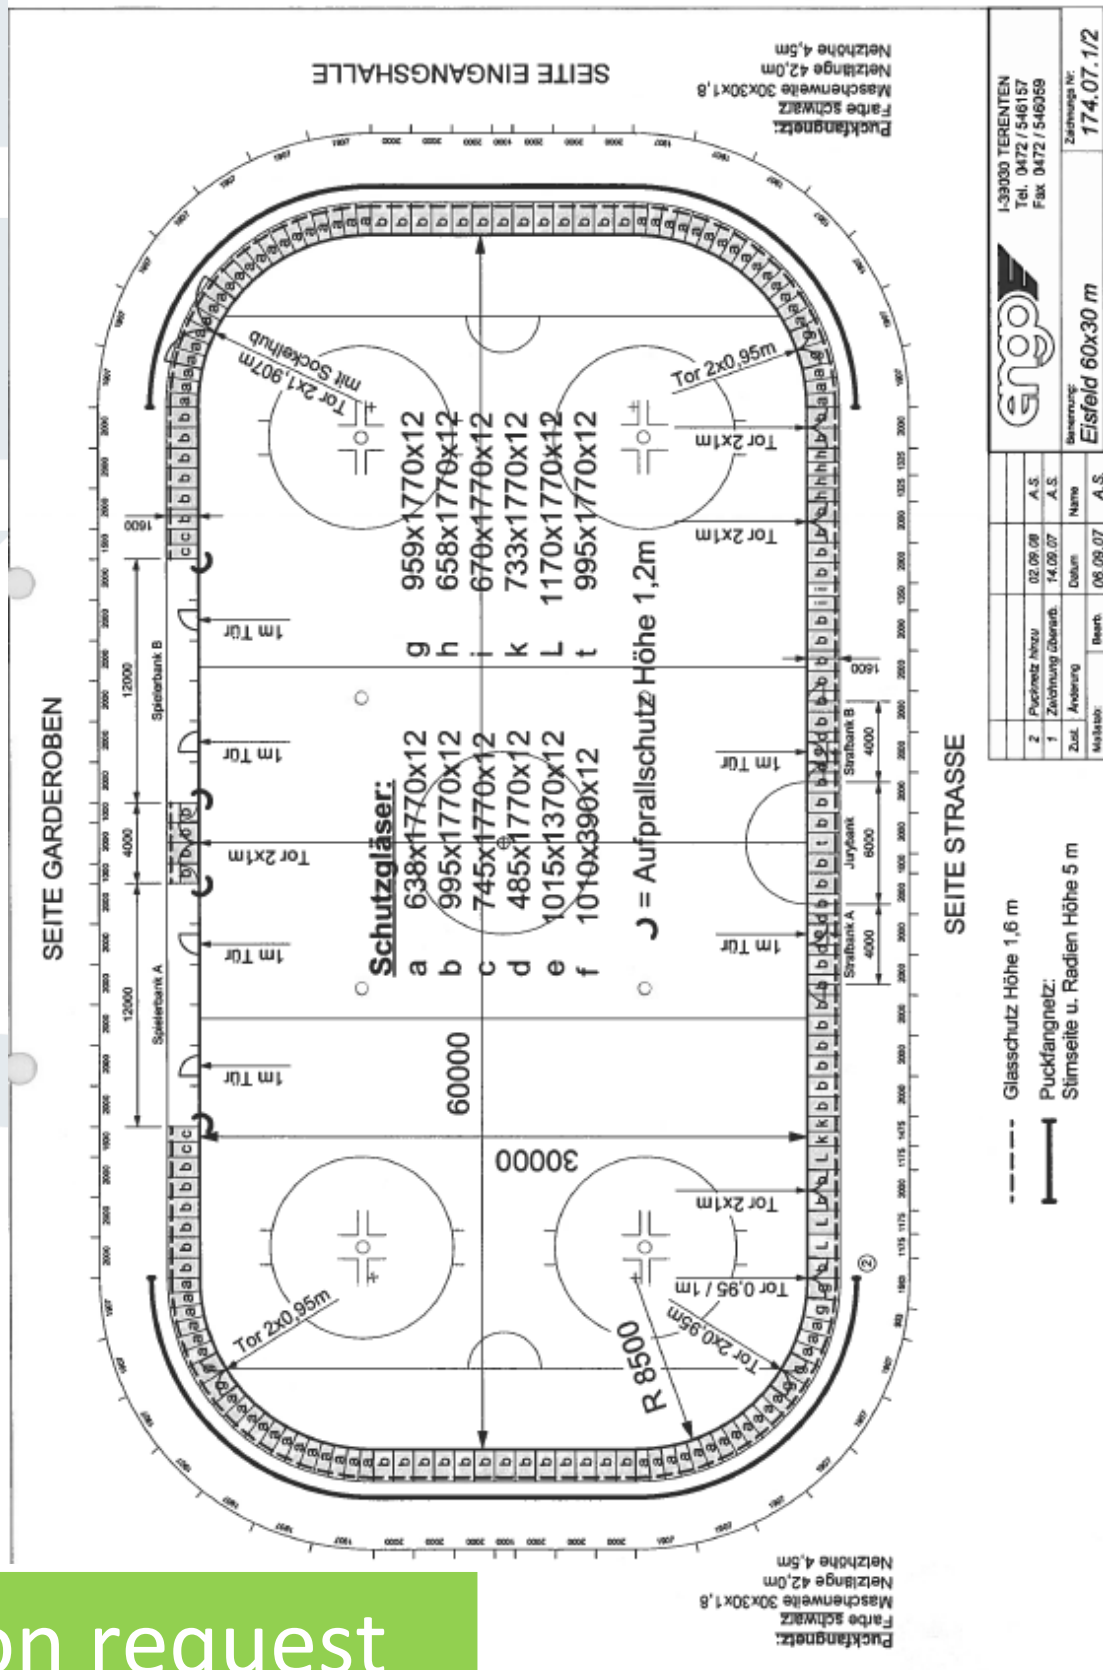

Dasher board engospond classic

The dasher board system consists of the dasher board elements engospond classic, 5 doors with 1m length and a big gate with length 2x1,5m.

The dasher board perfectly fits to an outdoor field due to its material.

The size of the dasher board is 58 x 30 x 8,5m

Price upon request

Used dasher board engo Olympic 2007

The used dasher board engo Olympic consists of the dasher board elements, 7 entrance doors and 2 ice resurfacer gates. Included are also the glass protection (height on the short side and radii: 1,6m, height on the long side: 0,85m). The size of the dasher board is 60 x 30 x 8,5m

technical data board element

ENGOSPOND OLYMPIC

length x width x height for element	2000 x 205 x 1250 mm
weight without glass	approx. 80 kg
dual frame construction	hot galvanized steel frame
board handrail	50 mm security rounded handrail
inside panelling	10 mm fibre glass with incorporated handrail
kick plate	yellow polyethylene plate 245x15 mm
outside panelling	5 mm fibre glass panell
steel glass thickness	12 or 15 mm and height in conformity with IIHF
radius curves	conformity with IIHF norm from 7,0 m to 8,5 m

40.000,00 €

2 / 6

Dasher board engospond Olympic

The used dasher board engo Olympic consists of the dasher board elements, 6 entrance doors and 9 ice resurfacers gates. Included are also the glass protection (height on the short side and radii: 1,6m, height on the long side: 1,6m). The size of the dasher board is 60 x 30 x 8,5m