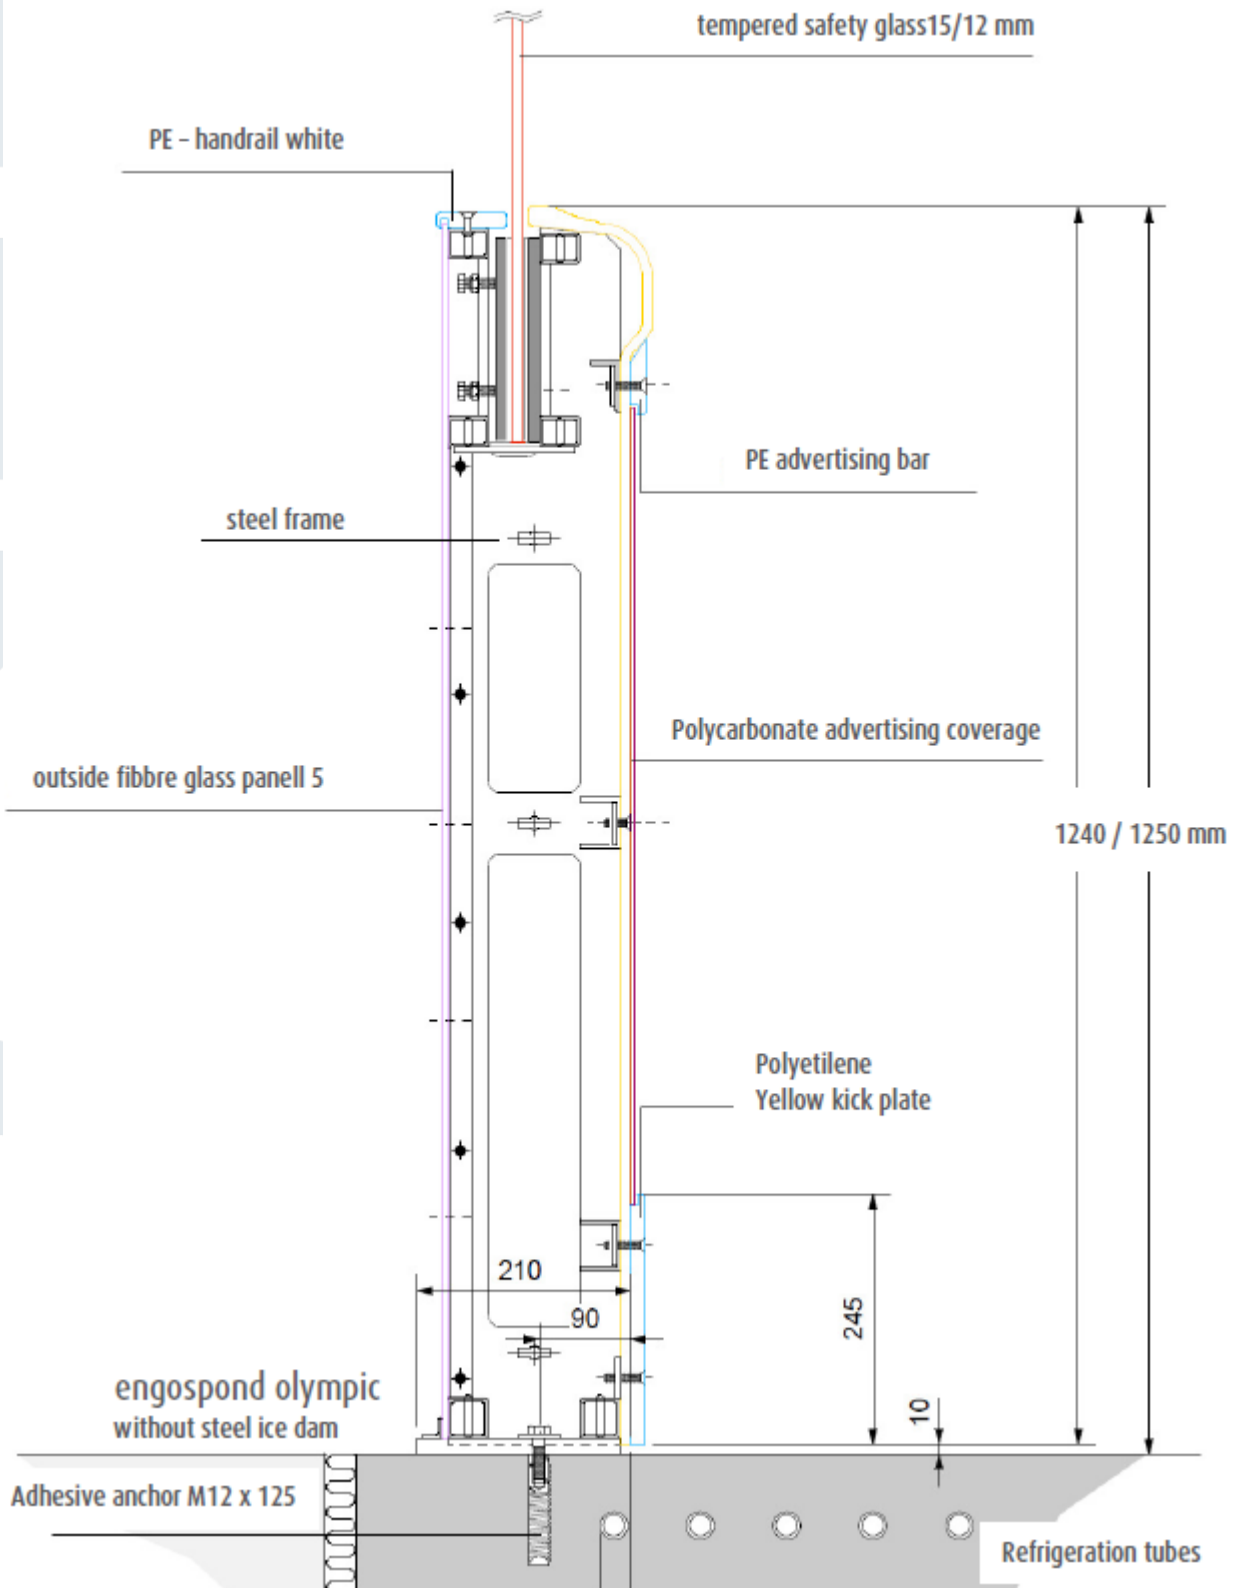

Dasher board engospond classic

The dasher board system consists of the dasher board elements engospond classic, 5 doors with 1m length and a big gate with length 2x1,5m.

The dasher board perfectly fits to an outdoor field due to its material.

The size of the dasher board is 58 x 30 x 8,5m

Price upon request

Used dasher board engo Olympic 2007

The used dasher board engo Olympic consists of the dasher board elements, 7 entrance doors and 2 ice resurfacer gates. Included are also the glass protection (height on the short side and radii: 1,6m, height on the long side: 0,85m). The size of the dasher board is 60 x 30 x 8,5m

technical data board element

ENGOSPOND OLYMPIC

length x width x height for element	2000 x 205 x 1250 mm
weight without glass	approx. 80 kg
dual frame construction	hot galvanized steel frame
board handrail	50 mm security rounded handrail
inside panelling	10 mm fibre glass with incorporated handrail
kick plate	yellow polyethylene plate 245x15 mm
outside panelling	5 mm fibre glass panell
steel glass thickness	12 or 15 mm and height in conformity with IIHF
radius curves	conformity with IIHF norm from 7,0 m to 8,5 m

40.000,00 €

2 / 6

Dasher board engospond Olympic

The used dasher board engo Olympic consists of the dasher board elements, 6 entrance doors and 9 ice resurfacers gates. Included are also the glass protection (height on the short side and radii: 1,6m, height on the long side: 1,6m). The size of the dasher board is 60 x 30 x 8,5m