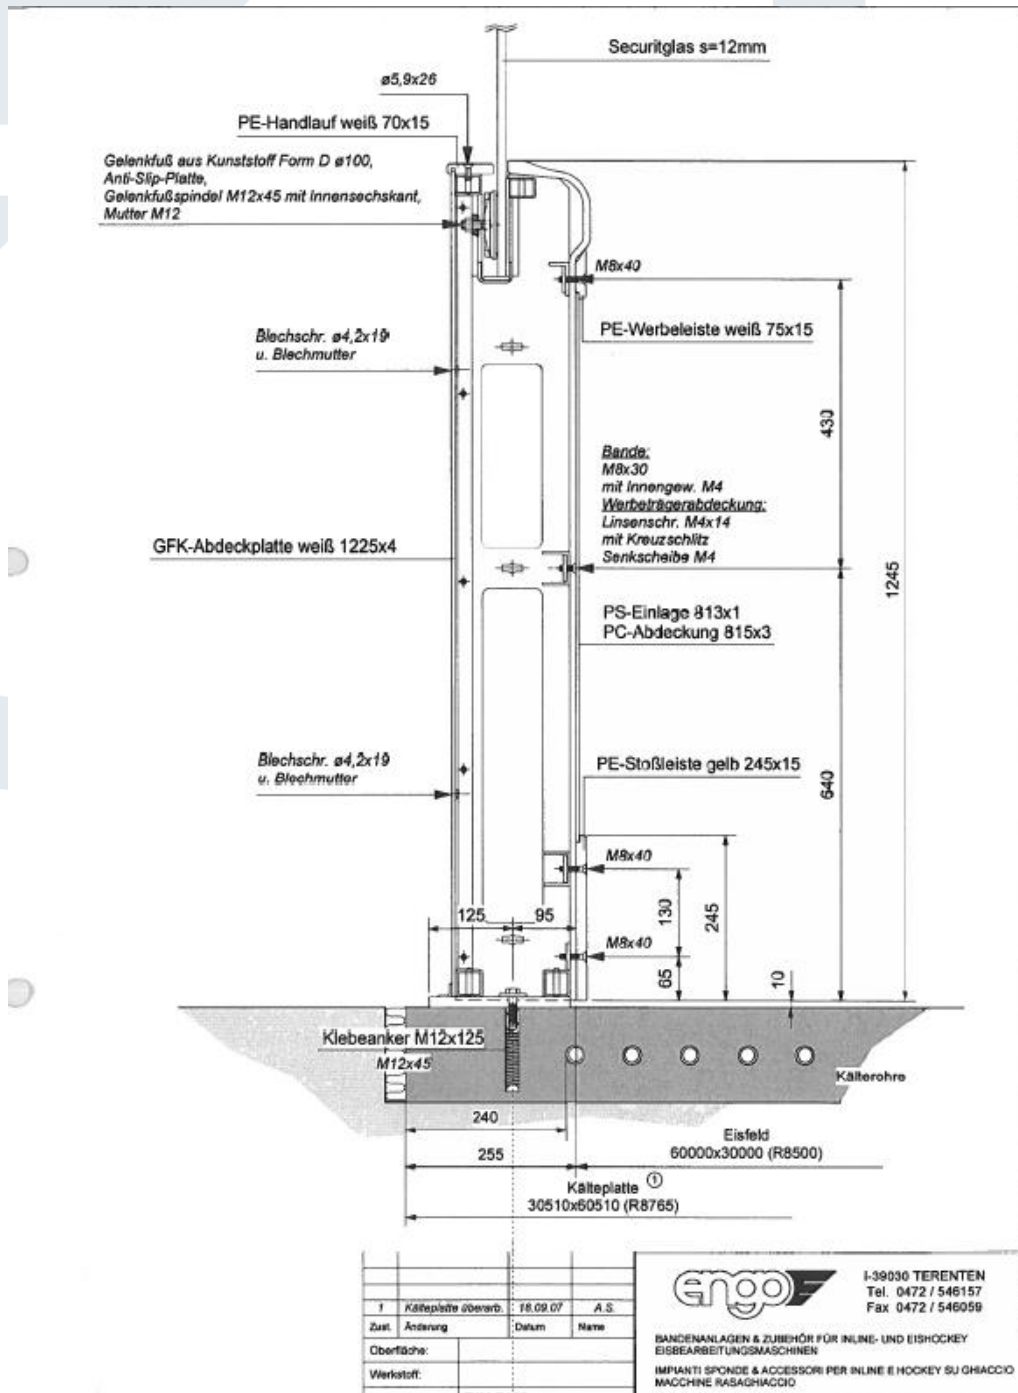

Dasher board engospond classic

The dasher board system consists of the dasher board elements engospond classic, 5 doors with 1m length and a big gate with length 2x1,5m.

The dasher board perfectly fits to an outdoor field due to its material.

The size of the dasher board is 58 x 30 x 8,5m

Price upon request

Used dasher board engo Olympic 2007

The used dasher board engo Olympic consists of the dasher board elements, 7 entrance doors and 2 ice resurfacer gates. Included are also the glass protection (height on the short side and radii: 1,6m, height on the long side: 0,85m). The size of the dasher board is 60 x 30 x 8,5m

technical data board element

ENGOSPOND OLYMPIC

length x width x height for element	2000 x 205 x 1250 mm
weight without glass	approx. 80 kg
dual frame construction	hot galvanized steel frame
board handrail	50 mm security rounded handrail
inside panelling	10 mm fibre glass with incorporated handrail
kick plate	yellow polyethylene plate 245x15 mm
outside panelling	5 mm fibre glass panell
steel glass thickness	12 or 15 mm and height in conformity with IIHF
radius curves	conformity with IIHF norm from 7,0 m to 8,5 m

40.000,00 €

2 / 6

Dasher board engospond Olympic

The used dasher board engo Olympic consists of the dasher board elements, 6 entrance doors and 9 ice resurfacers gates. Included are also the glass protection (height on the short side and radii: 1,6m, height on the long side: 1,6m). The size of the dasher board is 60 x 30 x 8,5m