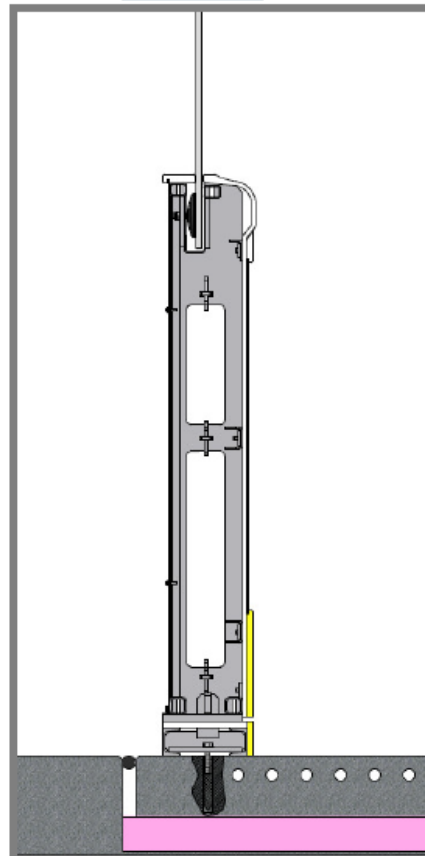

Dasher board engospond classic

The dasher board system consists of the dasher board elements engospond classic, 5 doors with 1m length and a big gate with length 2x1,5m.

The dasher board perfectly fits to an outdoor field due to its material.

The size of the dasher board is 58 x 30 x 8,5m

Price upon request

Used dasher board engo Olympic 2007

The used dasher board engo Olympic consists of the dasher board elements, 7 entrance doors and 2 ice resurfacer gates. Included are also the glass protection (height on the short side and radii: 1,6m, height on the long side: 0,85m). The size of the dasher board is 60 x 30 x 8,5m

technical data board element

ENGOSPOND OLYMPIC

length x width x height for element	2000 x 205 x 1250 mm
weight without glass	approx. 80 kg
dual frame construction	hot galvanized steel frame
board handrail	50 mm security rounded handrail
inside panelling	10 mm fibre glass with incorporated handrail
kick plate	yellow polyethylene plate 245x15 mm
outside panelling	5 mm fibre glass panell
steel glass thickness	12 or 15 mm and height in conformity with IIHF
radius curves	conformity with IIHF norm from 7,0 m to 8,5 m

40.000,00 €

2 / 6

Dasher board engospond Olympic

The used dasher board engo Olympic consists of the dasher board elements, 6 entrance doors and 9 ice resurfacers gates. Included are also the glass protection (height on the short side and radii: 1,6m, height on the long side: 1,6m). The size of the dasher board is 60 x 30 x 8,5m